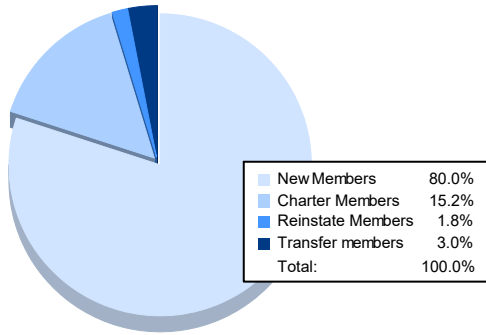

Year	New Clubs	Dropped Clubs	Gain/ Loss Clubs	New Members	Charter Members	Reinstate Members	Transfer Members	Total Member Added	Total Members Dropped	Gain/ Loss Members
2016-2017	0	1	-1	227	0	3	4	234	483	-249
2017-2018	1	1	0	207	44	2	3	256	330	-74
2018-2019	0	4	-4	201	0	2	3	206	354	-148
2019-2020	0	1	-1	184	0	3	4	191	337	-146
2020-2021	1	3	-2	132	25	3	5	165	310	-145
<b>Average</b>	<b>0</b>	<b>2</b>	<b>-2</b>	<b>190</b>	<b>14</b>	<b>3</b>	<b>4</b>	<b>210</b>	<b>363</b>	<b>-152</b>

### Membership Composition June 2021 Cumulative