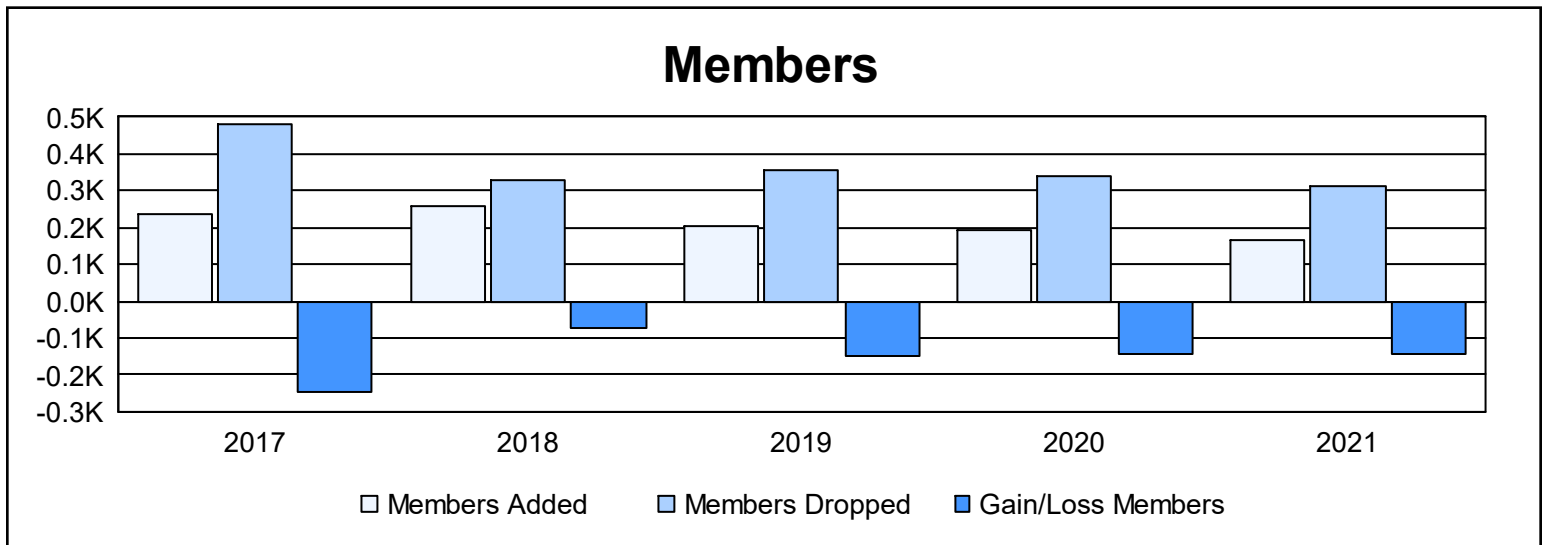

Year	New Clubs	Dropped Clubs	Gain/ Loss Clubs	New Members	Charter Members	Reinstate Members	Transfer Members	Total Member Added	Total Members Dropped	Gain/ Loss Members
2016-2017	0	1	-1	227	0	3	4	234	483	-249
2017-2018	1	1	0	207	44	2	3	256	330	-74
2018-2019	0	4	-4	201	0	2	3	206	354	-148
2019-2020	0	1	-1	184	0	3	4	191	337	-146
2020-2021	1	3	-2	132	25	3	5	165	310	-145
<b>Average</b>	<b>0</b>	<b>2</b>	<b>-2</b>	<b>190</b>	<b>14</b>	<b>3</b>	<b>4</b>	<b>210</b>	<b>363</b>	<b>-152</b>

### Membership Composition June 2021 Cumulative