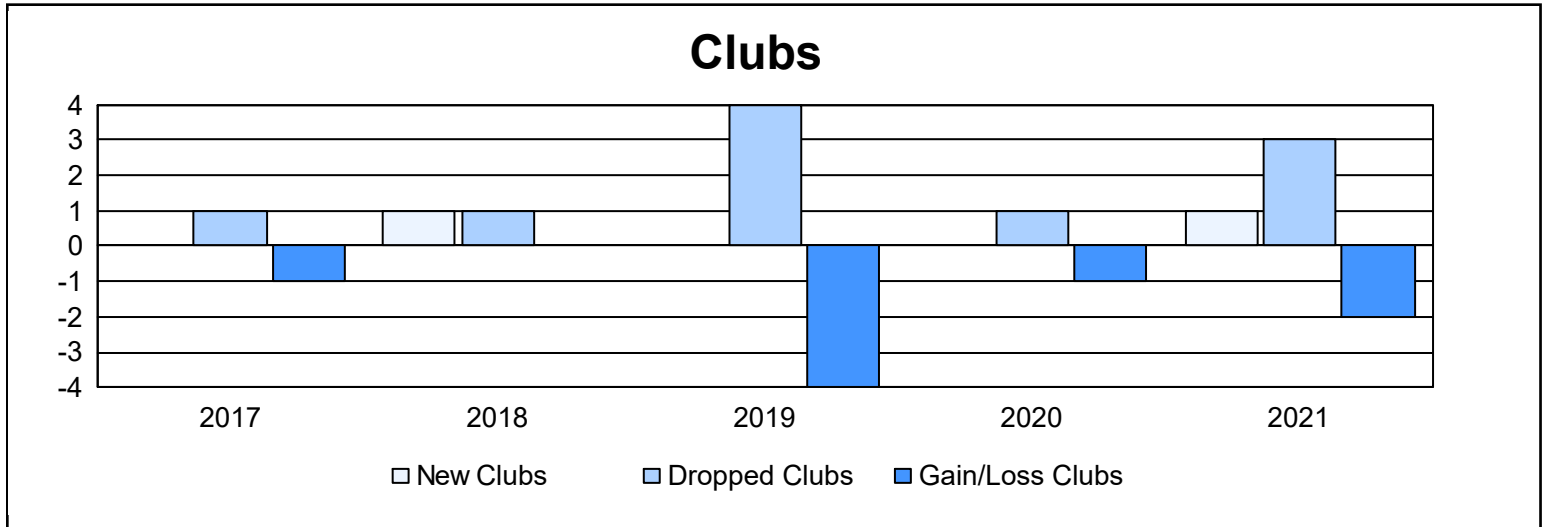

Year	New Clubs	Dropped Clubs	Gain/ Loss Clubs	New Members	Charter Members	Reinstate Members	Transfer Members	Total Member Added	Total Members Dropped	Gain/ Loss Members
2016-2017	0	1	-1	227	0	3	4	234	483	-249
2017-2018	1	1	0	207	44	2	3	256	330	-74
2018-2019	0	4	-4	201	0	2	3	206	354	-148
2019-2020	0	1	-1	184	0	3	4	191	337	-146
2020-2021	1	3	-2	132	25	3	5	165	310	-145
<b>Average</b>	<b>0</b>	<b>2</b>	<b>-2</b>	<b>190</b>	<b>14</b>	<b>3</b>	<b>4</b>	<b>210</b>	<b>363</b>	<b>-152</b>

### Membership Composition June 2021 Cumulative